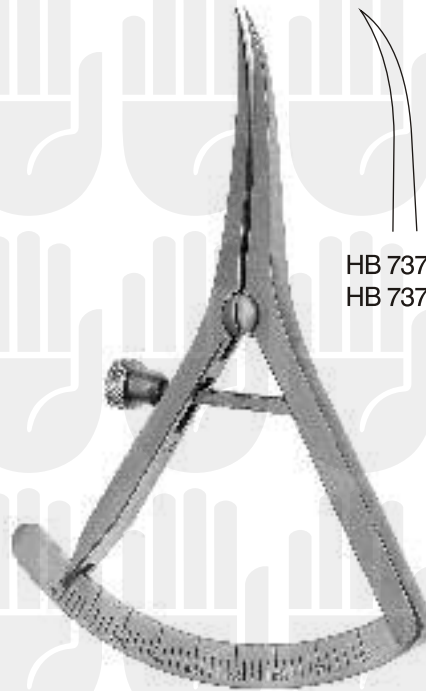

HB 7371G 20 mm
HB 7372G 40 mm

Castroviejo
9,0 cm/3½"

Messbereich
Measuring Range
Echelle
Alcance de medición