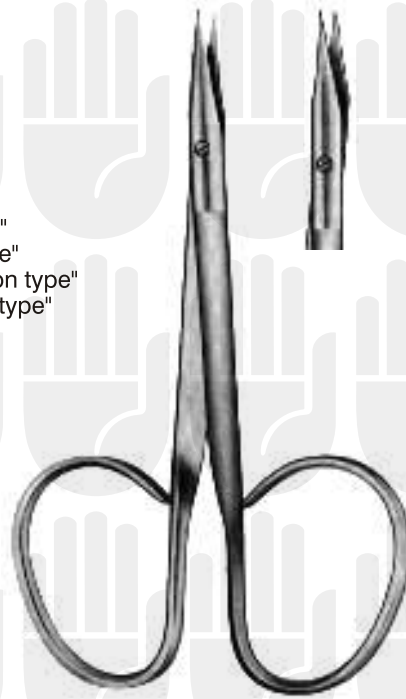

Stevens
spitz
pointed
pointus
agudas

HB 7490 10,0 cm/4"
HB 7492 11,0 cm/4½"
gerade
straight
droits
rectas

HB 7491
HB 7493
gebogen
curved
courbes
curvas

Stevens
stumpf
blunt
mousses
romas

HB 7494 10,0 cm/4"
HB 7496 11,0 cm/4½"
gerade
straight
droits
rectas

HB 7495
HB 7497
gebogen
curved
courbes
curvas

Gradle

HB 7498
9,5 cm/3³/₄"
gebogen
curved
courbes
curvas

spitz
pointed
pointus
agudas

HB 7500 9,0 cm/3½"
HB 7501 10,5 cm/4¼"
gerade
straight
droits
rectas

HB 7502
HB 7503
gebogen
curved
courbes
curvas

Irisscheren "Ribbon type"
Iris Scissors "Ribbon type"
Ciseaux pour l'iris "Ribbon type"
Tijeras para iris "Ribbon type"

spitz
pointed
pointus
agudas

HB 7504
gerade
straight
droits
rectas

9,5 cm/3¾" HB 7505
gebogen
curved
courbes
curvas